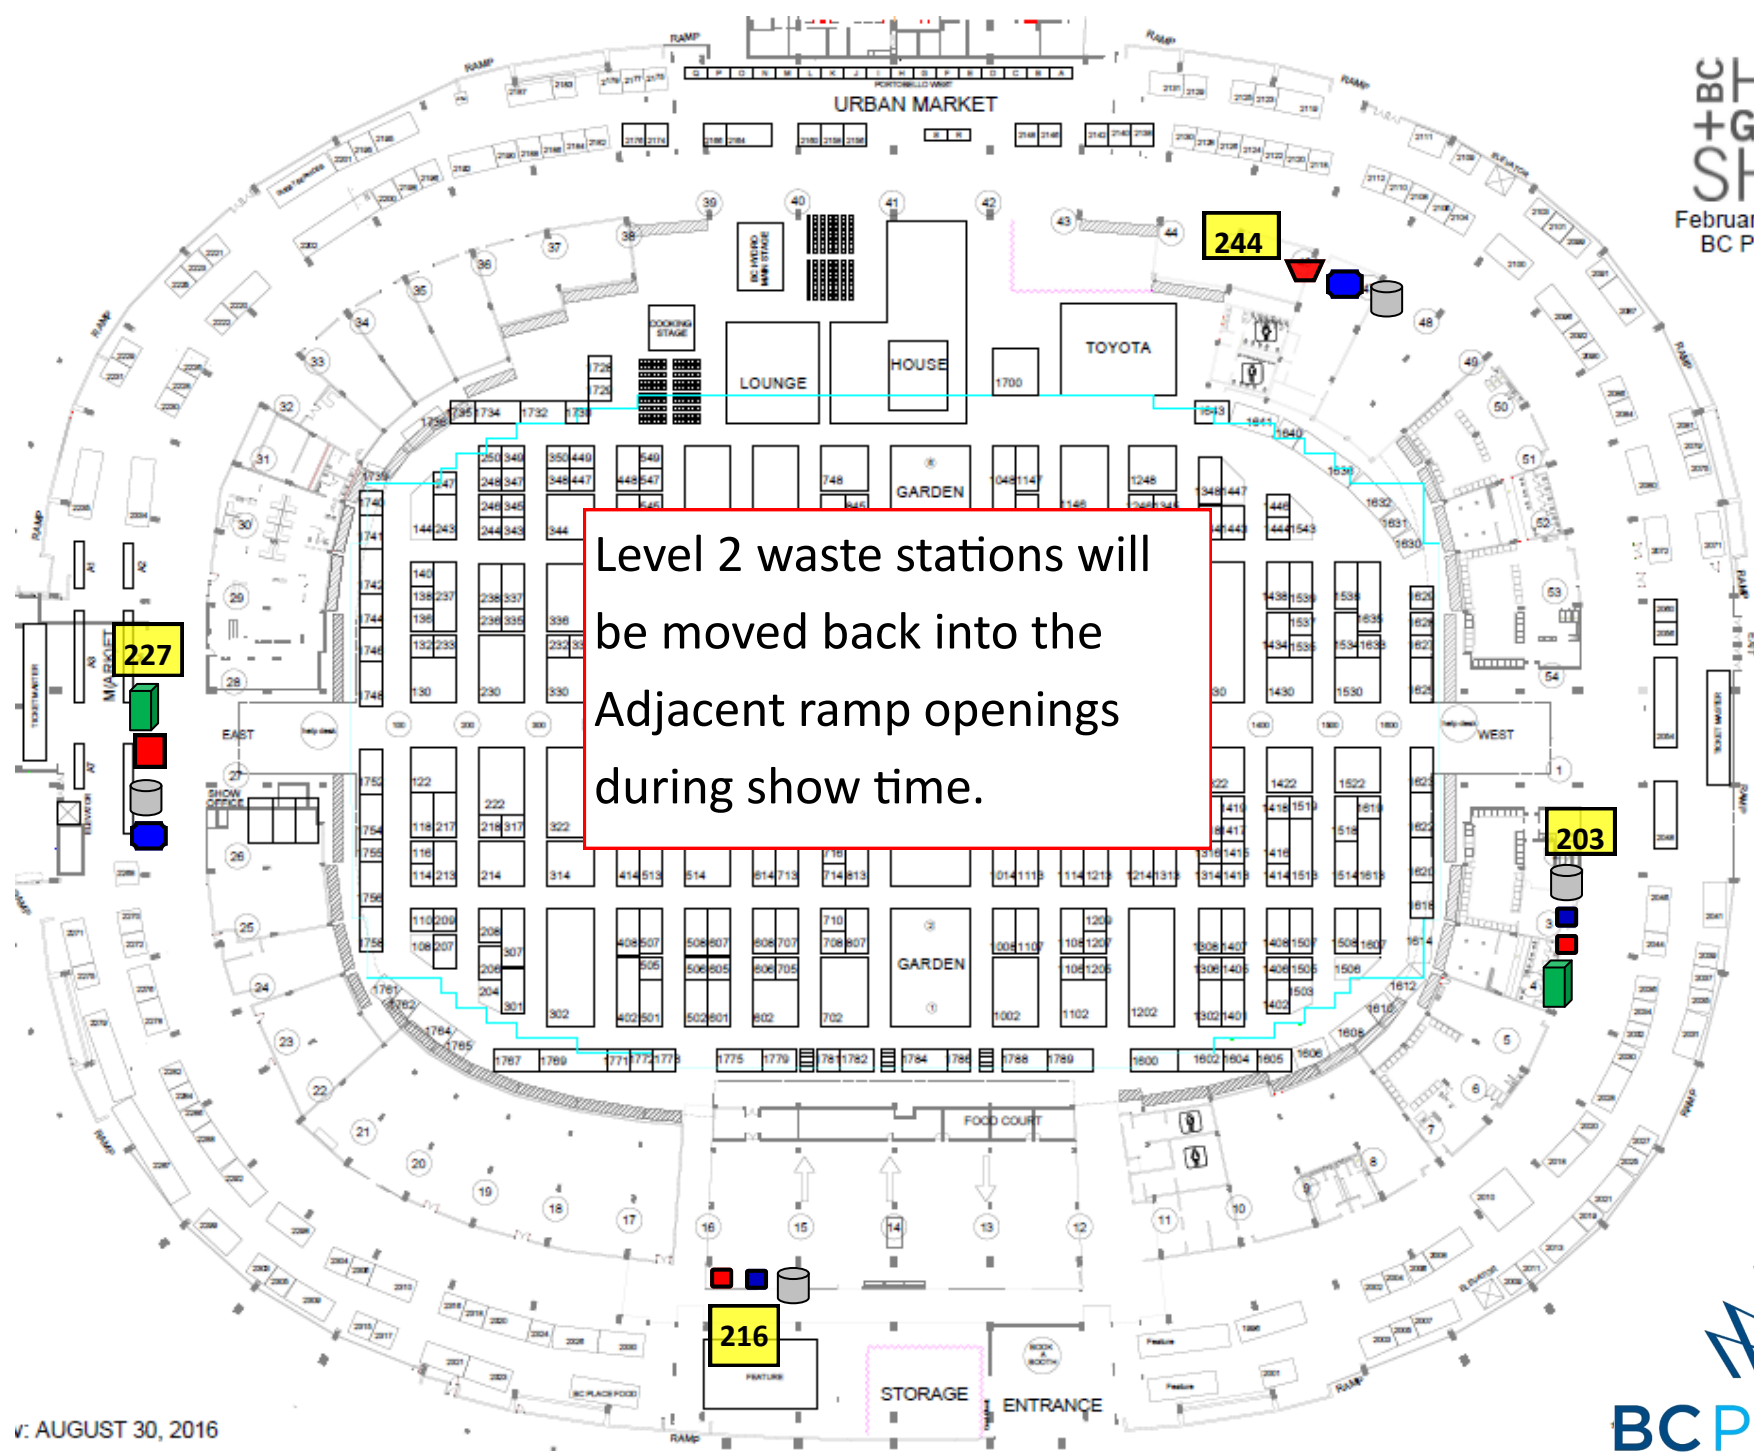

# WASTE MANAGEMENT PLAN LEVEL 1

**BC HOME + GARDEN SHOW**  
 February 22-26, 2017  
 BC Place Stadium

## LEGEND LEVEL 1

- | Open top Uline cart | 2 YARD HOPPERS   | OTHER BINS              |
|---------------------|------------------|-------------------------|
| Cardboard           | MIXED RECY-      | Organics                |
| Mixed Recycle       | CARDBOARD        | Cardboard 40yd          |
| Landfill (BRUTE)    | WOOD             | Mixed Recycling 40 yard |
| ORGANICS            | Carpet Recycling | Metal Bin               |
| STYRO               |                  |                         |

# LEVEL 2 WASTE STATIONS

**BC HOME + GARDEN SHOW**  
February 22-26, 2017  
BC Place Stadium

Level 2 waste stations will be moved back into the Adjacent ramp openings during show time.