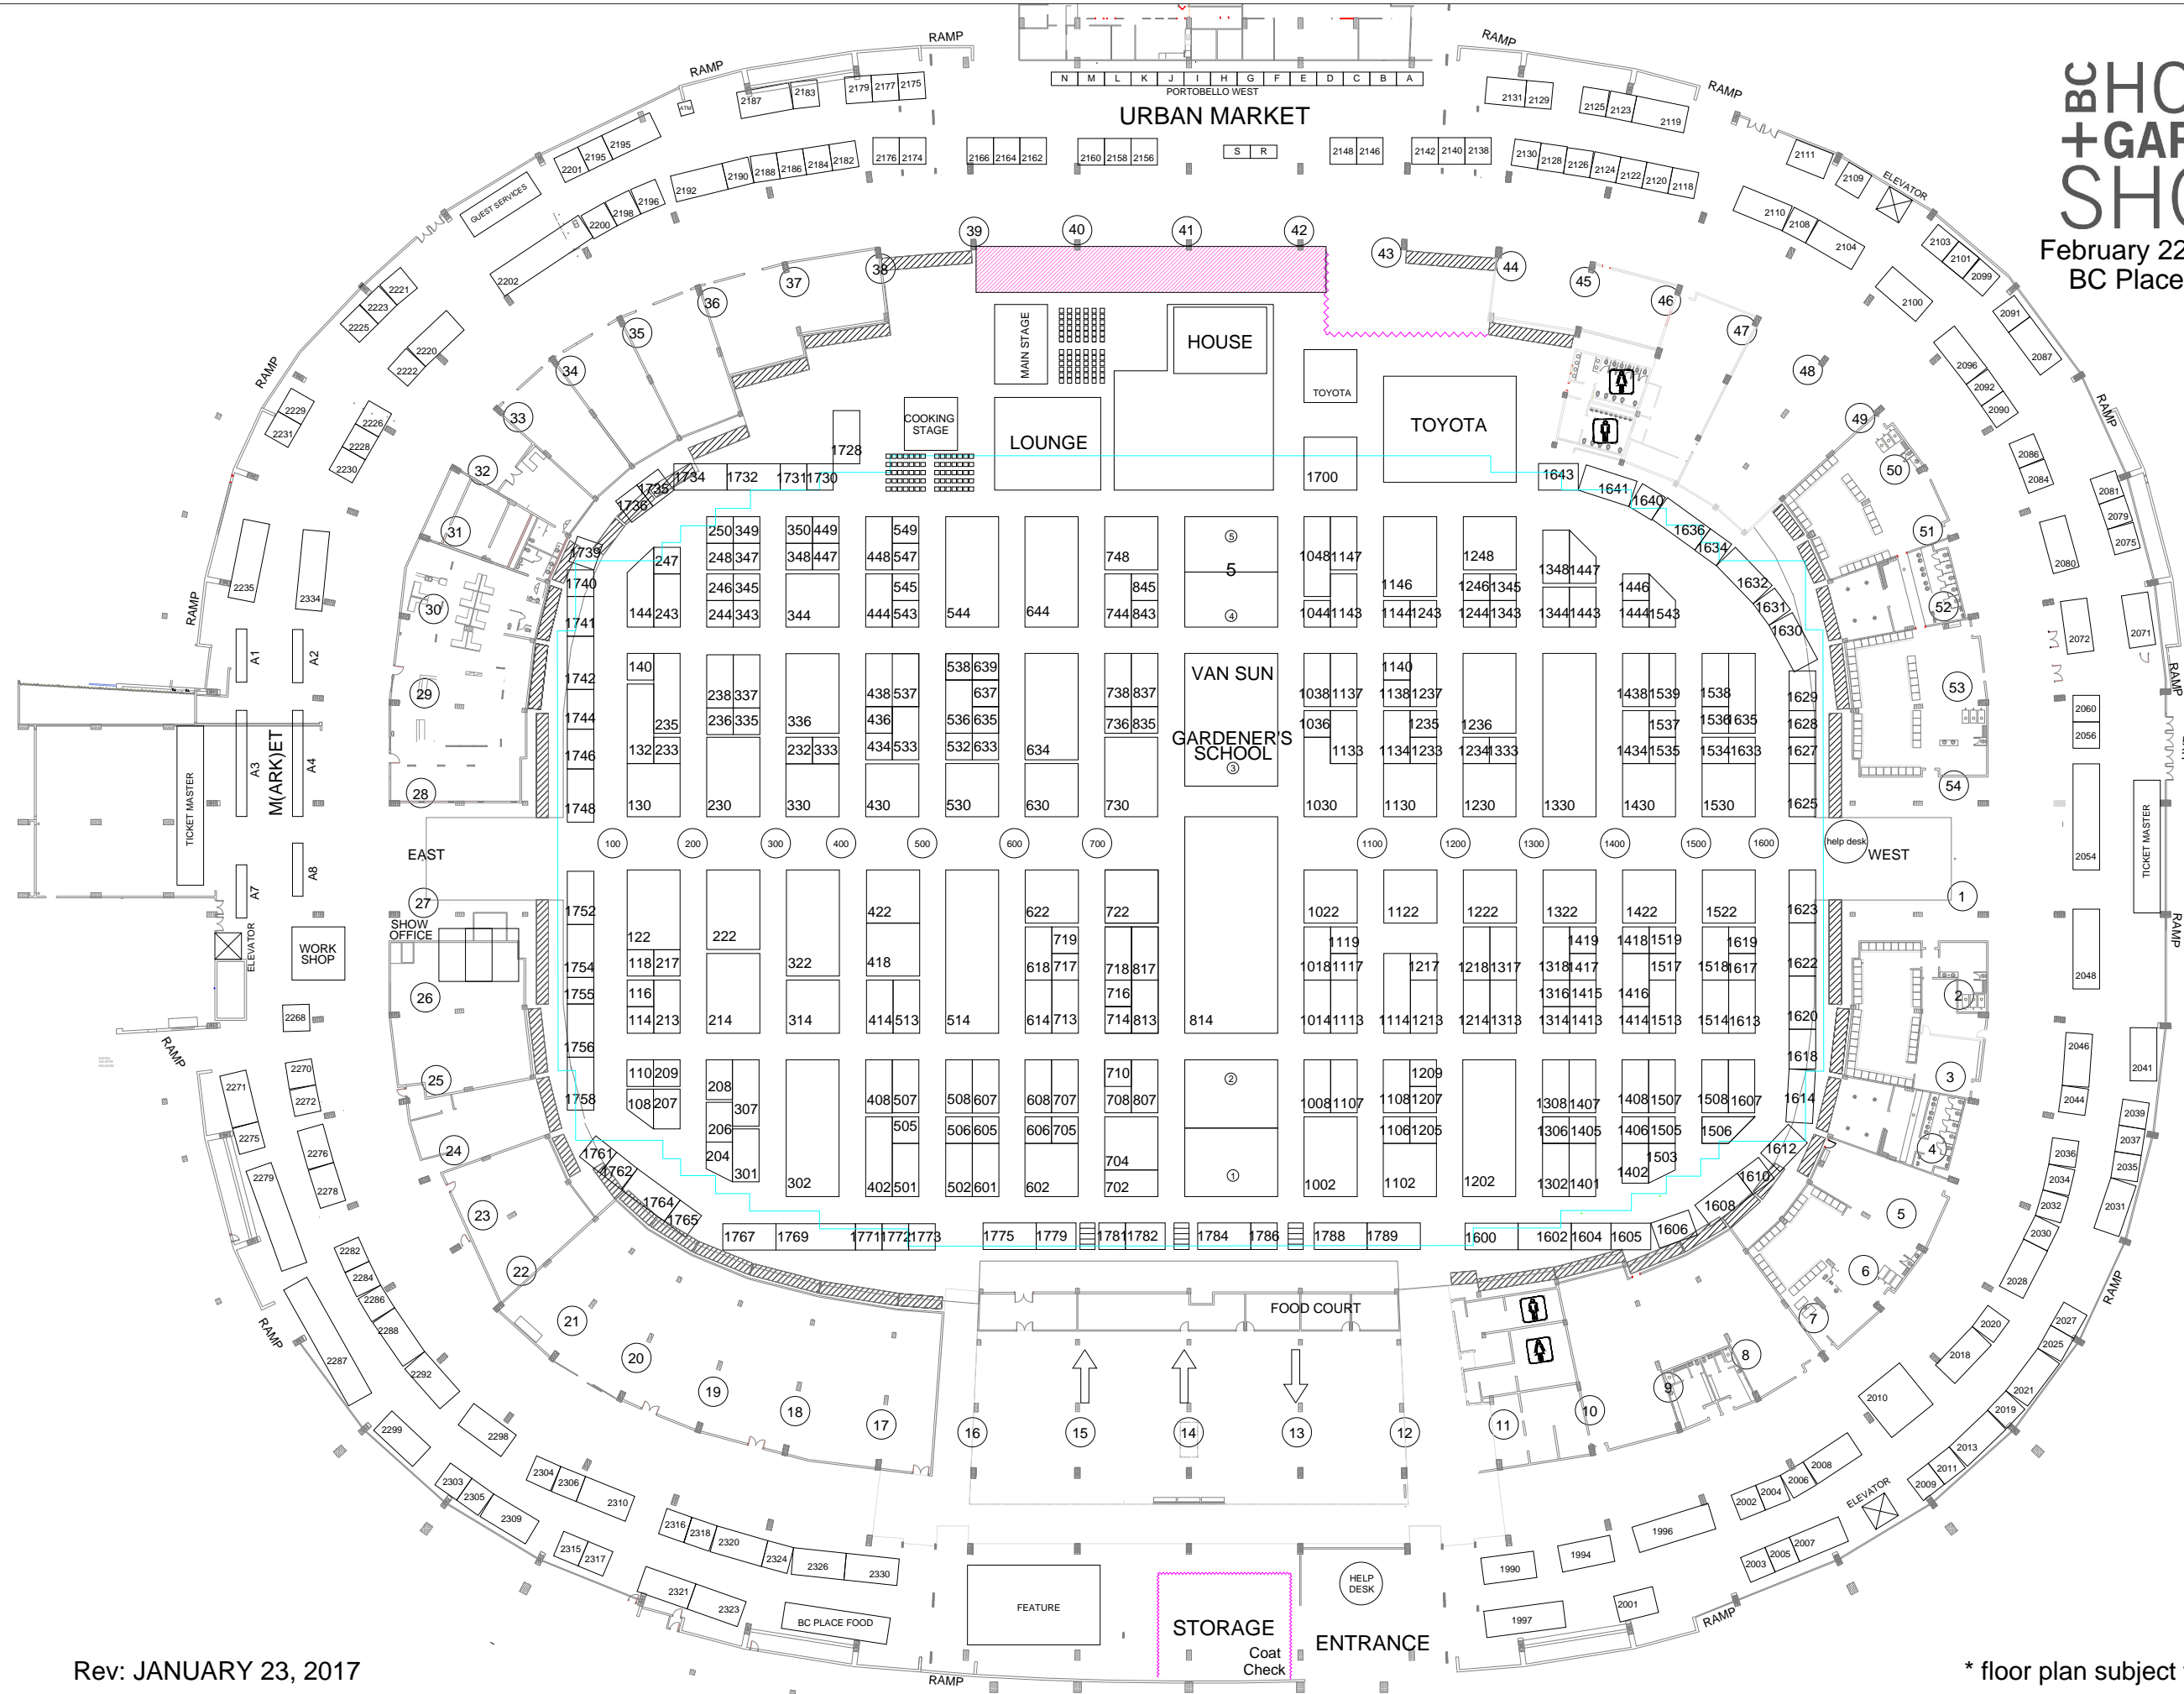

# BC HOME + GARDEN SHOW

February 22-26, 2017  
BC Place Stadium

Rev: JANUARY 23, 2017

\* floor plan subject to change